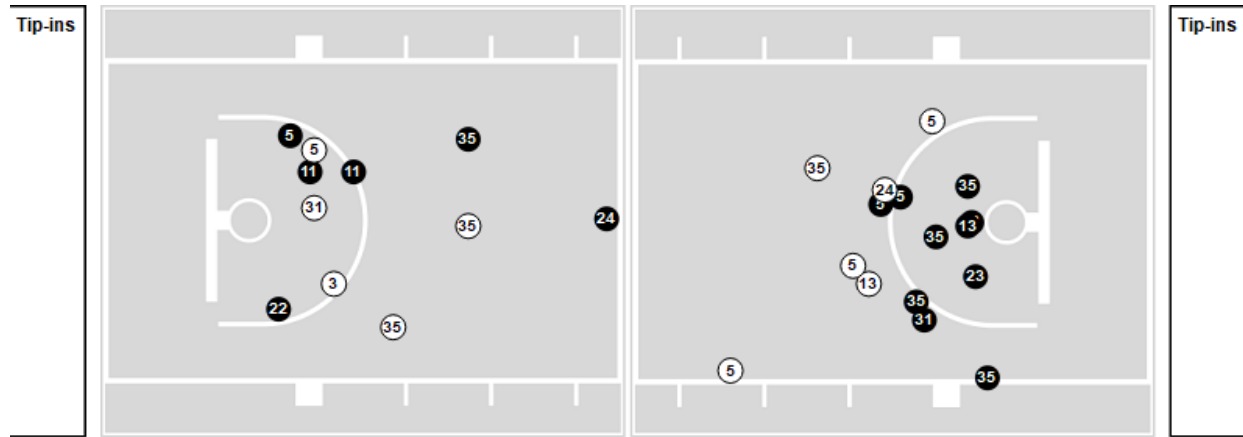

Shots in the Paint

● Made   ○ Missed   N - Player Number

Washington St.	M/A	%
Field Goals	24/54	44
2 Points	22/37	59
3 Points	2/17	12
Free Throws	23/26	88

Washington St.	M/A	%
Points in the Paint	30 (15/26)	58
Fast Break Points	8 (6/6)	100
Second Chance Points	11 (8/11)	73
Effective FG%	46