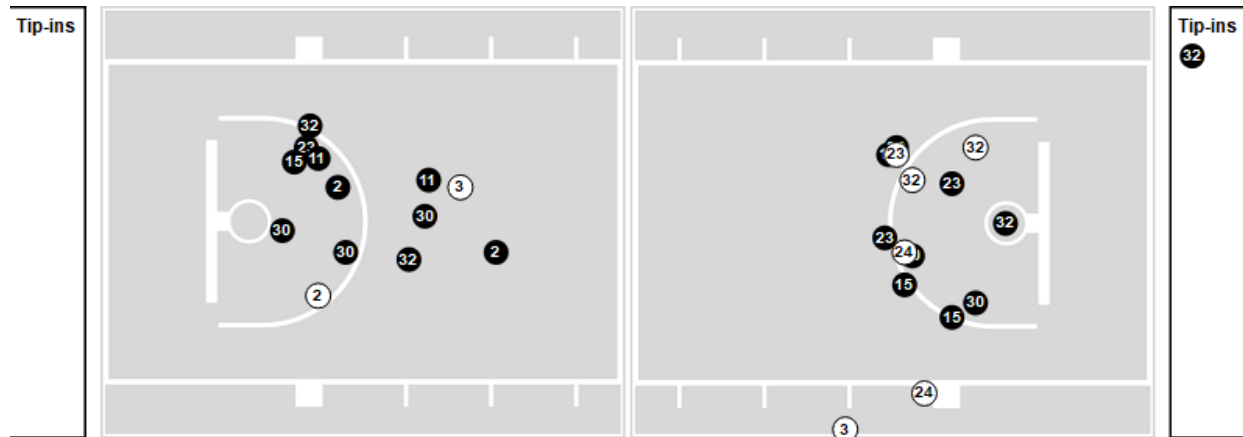

**All Field Goals**

**Shots in the Paint**

**N** Made    **O** Missed    **N** - Player Number

Utah St.	M/A	%
Field Goals	32/53	60
2 Points	21/36	58
3 Points	11/17	65
Free Throws	7/15	47

Utah St.	M/A	%
Points in the Paint	40 (20/26)	77
Fast Break Points	11 (5/7)	71
Second Chance Points	9 (5/7)	71
Effective FG%	71	