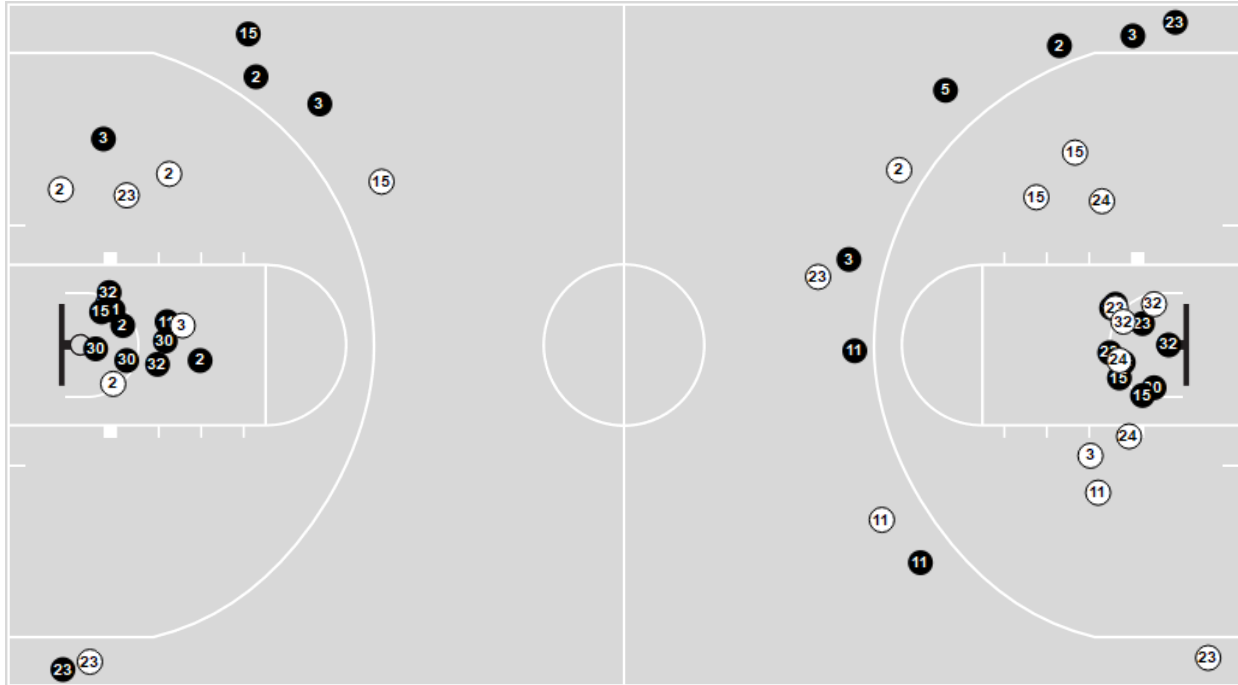

Players => All ; FG Types => All ; Results => All ;
Utah St.

All Field Goals